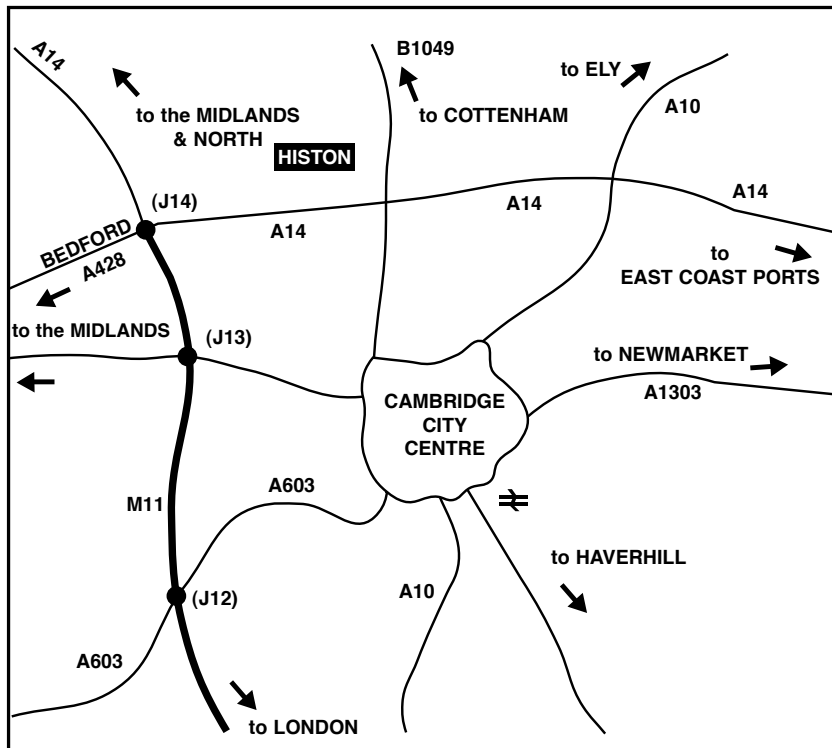

main routes around CAMBRIDGE

To Histon

Leave the A14 at the Histon turn off and follow signs for B1049, continue straight over the traffic lights, you will pass the Holiday Inn hotel on your right, continue going straight and through the pedestrian crossing lights. Turn left at the traffic lights into Chequers Road and turn left again at the junction into Station Road.

Victory House

For Victory House take the first turning on the right into Chivers Way. For visitor parking take the fourth turning on the left, then left in the driveway past Nadia's Patisserie - this will bring you to the back of the building where parking is available. Follow signs to reception. For disabled car parking take the third turning on the left this will bring you to the front of the building.

The Business Centre

The Business Centre is on your right opposite the Railway Vue pub. Visitor parking is provided in the first car park.

The nearest railway station is in Cambridge City Centre (approx 3 miles).