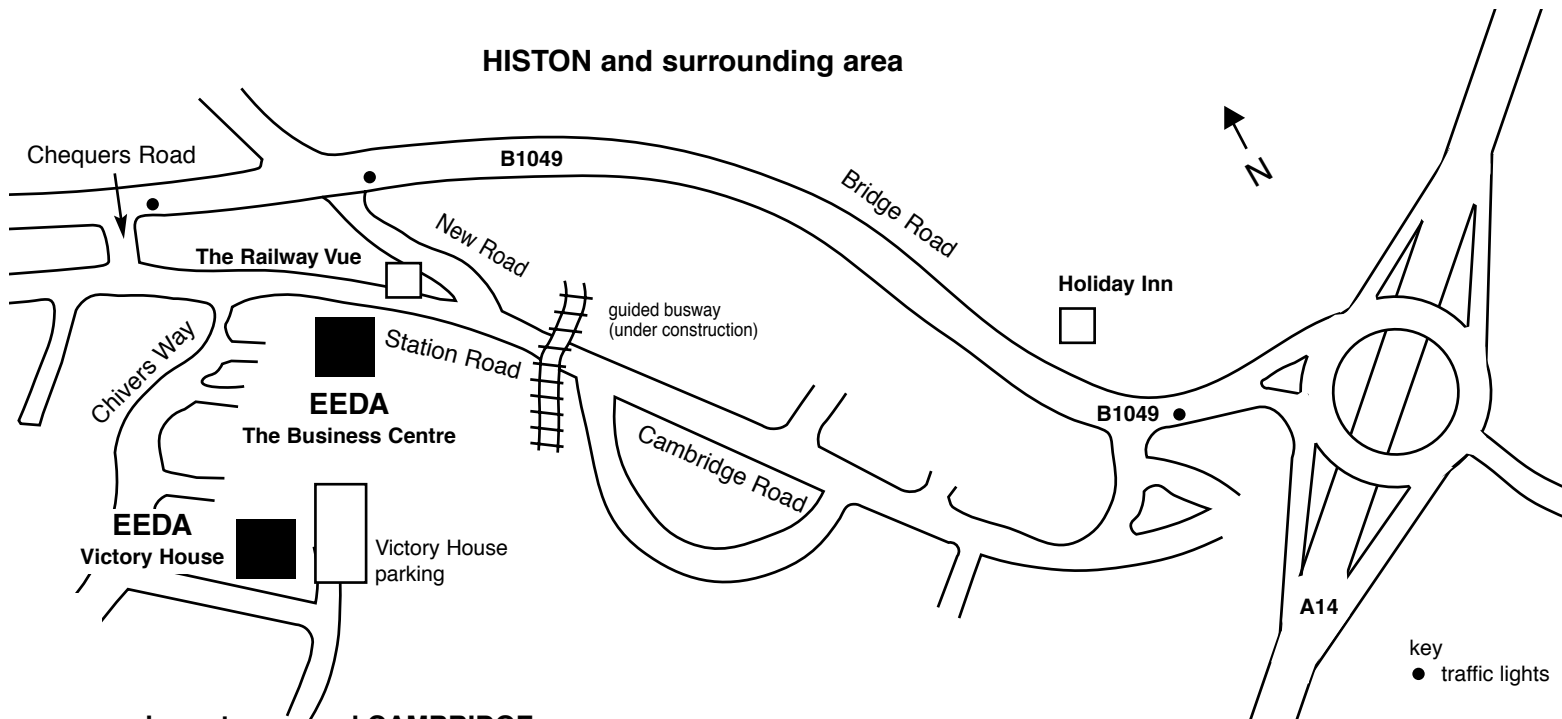

HISTON and surrounding area